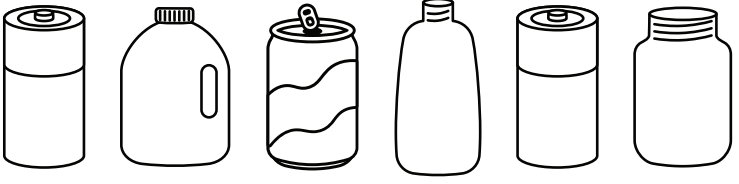

G

is for

GARBAGE

Gg

Tracing row for uppercase G: three dashed 'G's on a three-line grid.

Tracing row for lowercase g: four dashed 'g's on a three-line grid.